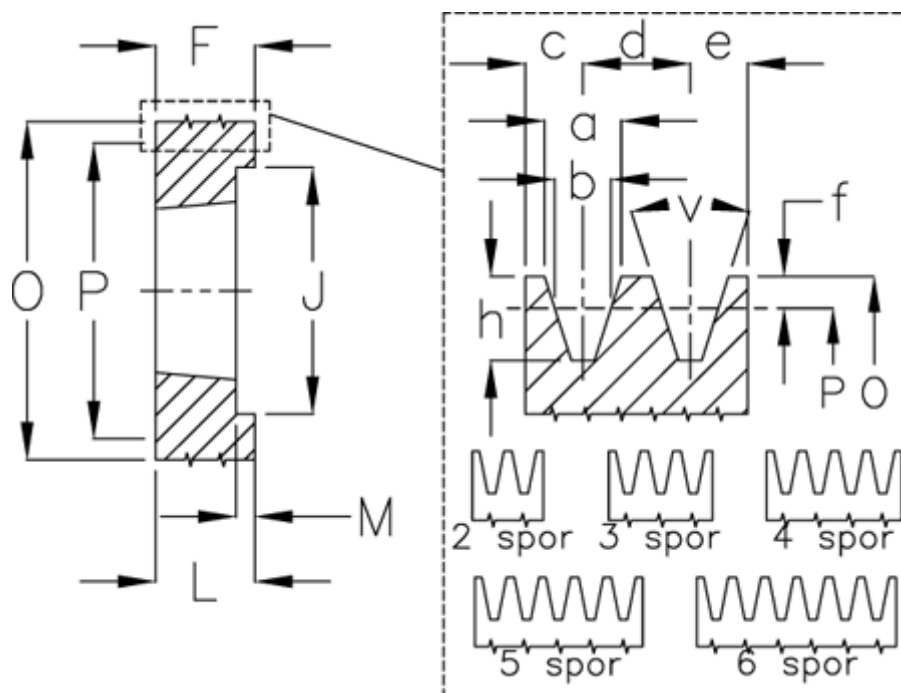

Article number: 604113014004

Description: V-belt pulley SPZ 140/4 TL2012

Measures

a	= 9.7	For bush	= 2012	P	= 140
b	= 8.5	h	= 11.0	Type	= SPZ
Bush ζ max	= 50	J	= 111	v	= 38 degrees
c	= 8.0	K	= -		
d	= 12	L	= 32		
e	= 8.0	m	= 20.0		
f	= 2.0	Number of ribs	= 4		
F	= 52	O	= 144.0		